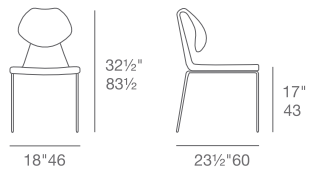

sohoConcept

ET.AL  
COLLECTION

NASSAU 533  
H 32.3" W 17.3"  
D 19.2" SEAT H 18.5"

UNI 550  
H 31.1" W 18.5"  
D 20.9" SEAT H 18.1"

UNI 562  
H 31.4" W 18.9"  
D 20.4" SEAT H 18.5"

UNI 386  
BAR: H 44.1" W 18.9"  
D 19.7" SEAT H 30.3"

UNI-KA 594  
H 31.5" W 23.2"  
D 21.7" SEAT H 18.5"

UNI-KA 599  
H 31.9" W 23.2"  
D 21.3" SEAT H 18.5"

**GAKKO**

DIMENSIONS

**WOOD SLED**

**METAL**

- Gakko is a distinctive dining chair with a comfortable upholstered seat and backrest on a sled steel legs with plastic caps embedded inside the base. The folded backrest gives chair extra comfort and futuristic look.
- COM: 1.5 yards