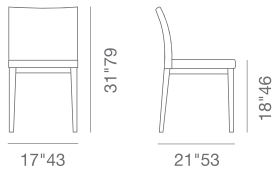

# ARIA

DIMENSIONS

WOOD

WOOD BAR

- Aria has a steel structure with "S" shape springs for extra flexibility and strength. This steel frame is molded by an injecting polyurethane foam. The chair is suitable for both residential and commercial use.
- COM: 1.25 yards

**ARIA  
COLLECTION**

**METAL**

H 31" W 17"  
D 21" SEAT H 18"

BASE

**MW**

H 31" W 17"  
D 21" SEAT H 18"

BASE

**WIRE  
STACKABLE**