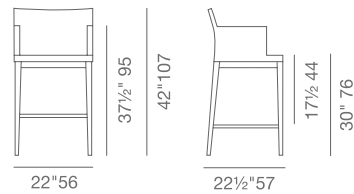

WOOD BAR

- Soho has a steel structure with "S" shape springs for extra flexibility and strength. this steel frame is molded by an injecting polyurethane foam.
- COM: 1.6 yards