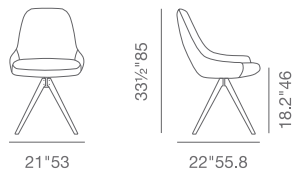

DIMENSIONS

PYRAMID