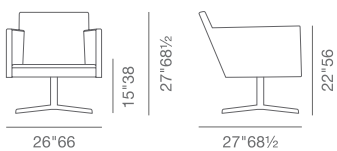

DIMENSIONS

4 STAR