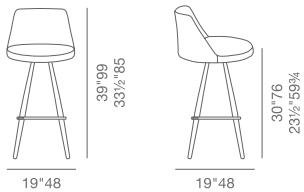

DIMENSIONS

MAX SWIVEL