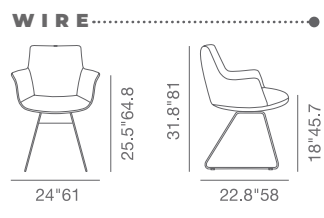

# ARIA

DIMENSIONS

WOOD

WOOD BAR

- Aria has a steel structure with "S" shape springs for extra flexibility and strength. This steel frame is molded by an injecting polyurethane foam. The chair is suitable for both residential and commercial use.
- COM: 1.25 yards

**STICK  
SWIVEL**

H 35.3" W 24"  
D 22.8" ARM H 25.5"  
SEAT H 18"

BASE

**SWORD**

H 35.3" W 24"  
D 22.8" ARM H 25.5"  
SEAT H 18"

BASE

**WIRE**

H 35.3" W 24"  
D 22.8" ARM H 25.5"  
SEAT H 18"

BASE

SEAT

LEATHERETTE

WOOL (CAMIRA)

**BOTTEGA**

DIMENSIONS

- Bottega has a steel structure with "S" shape springs for extra flexibility and strength. This steel frame is molded by an injecting polyurethane foam.
- COM: 1.5 yards

**BOTTEGA  
COLLECTION**

**ANA**

H 32.3" W 24"  
D 22.8" SEAT H 18.5"  
ARM H 26"

BASE

**PYRAMID  
SWIVEL**

H 32.5" W 24"  
D 22.8"  
SEAT H 18.5"  
ARM H 26"

BASE

**CROSS**