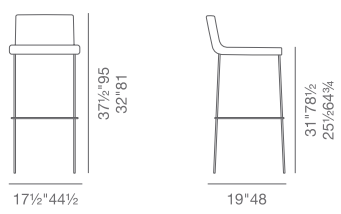

DIMENSIONS

**METAL**

22½" 57

31½" 80

21½" 54½

18" 46

26½" 67

RED

FABRIC (VELVET)

GOLD

DALLAS

DIMENSIONS

WIRE

PISTON

- Dallas stools have a steel structure with "S" shape springs for extra flexibility and strength. This steel frame is molded by an injecting polyurethane foam.
- COM: 1 yards

**DALLAS  
COLLECTION**

**WOOD**

BAR: H 36.5" W 14.5"  
D 20.5" SEAT H 30.5"  
COUNTER: H 32"  
W 14.5" D 20.5"  
SEAT H 26"

BASE

**DR WOOD**

BAR: H 38" W 20"  
D 20" SEAT H 29.5"  
COUNTER: H 33"  
W 20" D 20"  
SEAT H 24.5"