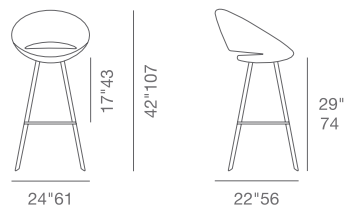

SWORD BAR

• Crescent has a steel structure with "S" shape springs for extra flexibility and strength. This steel frame is molded by an injecting polyurethane foam.

• COM: 1.4 yards