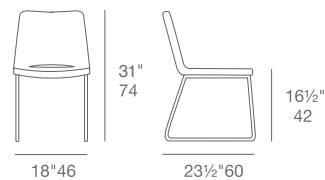

SLED

- Nevada is a modern dining chair with a comfortable upholstered seat and backrest on wood base. The seat has a steel structure with "S" shape spring for extra flexibility and strength. This steel frame is moulded by injecting polyurethane foam.
- COM: 1.2 yards