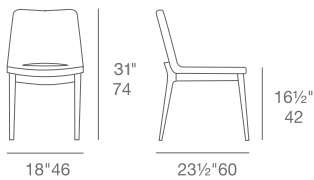

DIMENSIONS

WOOD