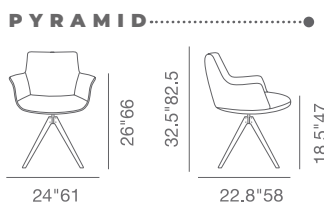

# ARIA

DIMENSIONS

WOOD

WOOD BAR

- Aria has a steel structure with "S" shape springs for extra flexibility and strength. This steel frame is molded by an injecting polyurethane foam. The chair is suitable for both residential and commercial use.
- COM: 1.25 yards

**STICK  
SWIVEL**

H 35.3" W 24"  
D 22.8" ARM H 25.5"  
SEAT H 18"

BASE

**SWORD**

H 35.3" W 24"  
D 22.8" ARM H 25.5"  
SEAT H 18"

BASE

**WIRE**

H 35.3" W 24"  
D 22.8" ARM H 25.5"  
SEAT H 18"

BASE

SEAT

LEATHERETTE

WOOL (CAMIRA)

**BOTTEGA**

DIMENSIONS

- Bottega has a steel structure with "S" shape springs for extra flexibility and strength. This steel frame is molded by an injecting polyurethane foam.
- COM: 1.5 yards

**BOTTEGA  
COLLECTION**

**ANA**

H 32.3" W 24"  
D 22.8" SEAT H 18.5"  
ARM H 26"

BASE

**PYRAMID  
SWIVEL**

H 32.5" W 24"  
D 22.8"  
SEAT H 18.5"  
ARM H 26"

BASE

**CROSS**