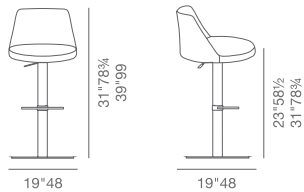

FABRIC (CAMIRA-ERA)

DIMENSIONS

MAX SWIVEL

PISTON

- Martini stools have a steel structure with "S" shape springs for extra flexibility and strength. This steel frame is molded by an injecting polyurethane foam.
- COM: 1.2 yards