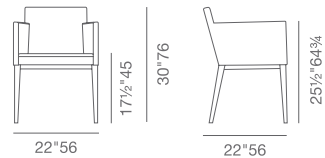

WOOD

- Harput has a steel structure with "S" shape springs for extra flexibility and strength. This steel frame is molded by an injecting polyurethane foam.
- COM: 1.7 yards