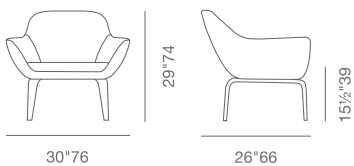

DEEP MAROON

ORANGE

**MADISON**

OCCASIONAL  
& LOUNGE  
CHAIRS

DIMENSIONS

**PLYWOOD**

**ROUND SWIVEL**

- Madison is a modern chair with a comfortable upholstered seat and backrest on plywood base. The seat has a steel structure with "S" shape springs for extra flexibility and strength. This steel frame is molded by injecting polyurethane foam.
- COM: 2 yards