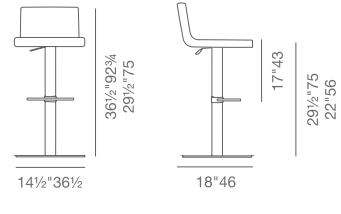

DIMENSIONS

**METAL**

22½" 57

31½" 80

21½" 54½

18" 46

26½" 67

RED

FABRIC (VELVET)

GOLD

DALLAS

DIMENSIONS

WIRE

PISTON

- Dallas stools have a steel structure with "S" shape springs for extra flexibility and strength. This steel frame is molded by an injecting polyurethane foam.
- COM: 1 yards

**DALLAS  
COLLECTION**

**WOOD**

BAR: H 36.5" W 14.5"  
D 20.5" SEAT H 30.5"  
COUNTER: H 32"  
W 14.5" D 20.5"  
SEAT H 26"

BASE

**DR WOOD**

BAR: H 38" W 20"  
D 20" SEAT H 29.5"  
COUNTER: H 33"  
W 20" D 20"  
SEAT H 24.5"