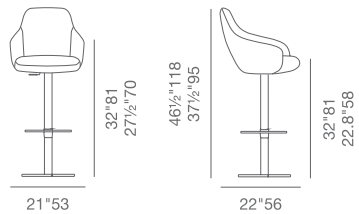

ARM PISTON

- Gazel arm has a steel structure with "S" shape springs for extra flexibility and strength. This steel frame is molded by an injecting polyurethane foam.
- COM: 1.3 yards