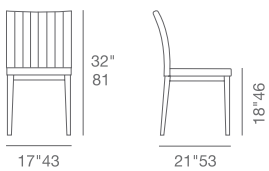

BAR: H 42" W 24" D 23"  
SEAT H 28" ARM H 24"  
COUNTER: H 37.5"  
W 24" D 23" SEAT H 23"  
ARM H 24"

BASE

**PISTON**

H 35-44.5" W 24"  
D 23" SEAT H 20-29.5"  
ARM H 24"

BASE

**ZEYNO**

DIMENSIONS

**WOOD**