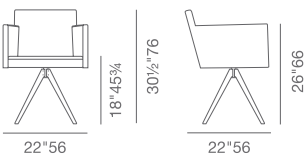

DIMENSIONS

PYRAMID