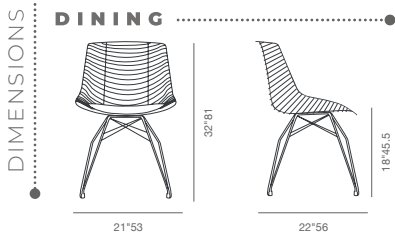

TIGER

- Tiger, a remarkably stylish chair, has been flawlessly manufactured without any compromise having been made on its comfortableness by combining 29 diverse forms, 56 metal pieces and 268 welded points. This incredible chair has been meticulously created by high tech equipment after a long R&D process. The upholstery is manufactured by expert craftsmen, using laser-cut, high-end technology machines. Tiger is a timeless chair that will remain to be a statement piece for decades to come. This chair can also be used outdoors, if it goes through cataphoretic coating process, which is an extra treatment that can be requested for orders of over 24 chairs.