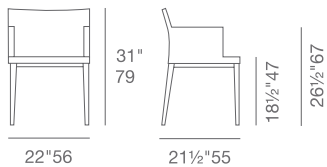

DIMENSIONS

WOOD