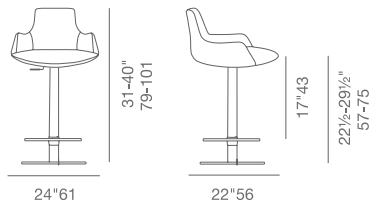

# DERVISH

DIMENSIONS

WOOD

PISTON

- Dervish has a steel structure with "S" shape springs for extra flexibility and strength. This steel frame is molded by an injecting polyurethane foam.
- COM: 1.8 yards

DERVISH  
COLLECTION

PYRAMID  
SWIVEL

H 32" W 24"  
D 24" SEAT H 19"  
ARM H 26"

BASE

WOOD

H 31.5" W 24"  
D 24" SEAT H 18.5"  
ARM H 25.5"

BASE

PLYWOOD

H 31.5" W 24"  
D 24" SEAT H 18.5"  
ARM H 25.5"