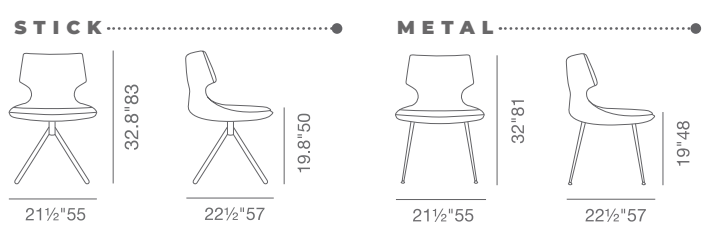

DIMENSIONS

- Patara has a steel structure with "S" shape springs for extra flexibility and strength.
- This steel frame is molded by an injecting polyurethane foam.
- COM: 1.8 yards