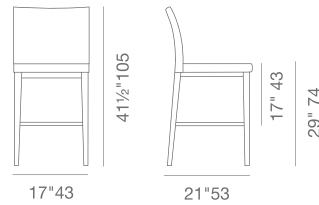

# ARIA

DIMENSIONS

WOOD

WOOD BAR

- Aria has a steel structure with "S" shape springs for extra flexibility and strength. This steel frame is molded by an injecting polyurethane foam. The chair is suitable for both residential and commercial use.
- COM: 1.25 yards

**ARIA  
COLLECTION**

**METAL**

H 31" W 17"  
D 21" SEAT H 18"

BASE

**MW**

H 31" W 17"  
D 21" SEAT H 18"

BASE

**WIRE  
STACKABLE**

H 31" W 17"  
D 21" SEAT H 18"

BASE

**FINO**

H 31" W 17"  
D 21" SEAT H 18"

BASE

**WOOD**

H 31" W 17"  
D 21" SEAT H 18.5"

BASE