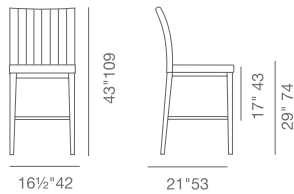

WOOD STOOL

- Zeyno has a steel structure with "S" shape springs for extra flexibility and strength. This steel frame is molded by an injecting polyurethane foam. This steel frame is molded by injecting polyurethane foam.
- COM: 1.2 yards