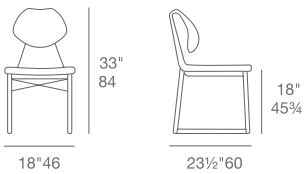

UNI-KA 594  
H 31.5" W 23.2"  
D 21.7" SEAT H 18.5"

UNI-KA 599  
H 31.9" W 23.2"  
D 21.3" SEAT H 18.5"

**GAKKO**

DIMENSIONS

**WOOD SLED**

**METAL**

- Gakko is a distinctive dining chair with a comfortable upholstered seat and backrest on a sled steel legs with plastic caps embedded inside the base. The folded backrest gives chair extra comfort and futuristic look.
- COM: 1.5 yards

**GAKKO  
COLLECTION**

**GAKKO**

H 32.5" W 18"  
D 23.5" SEAT H 17"

BASE

**SLED**

H 32.5" W 18"  
D 23.5" SEAT H 17.5"

BASE

**WOOD**