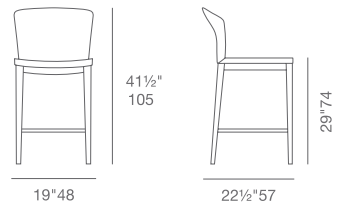

DIMENSIONS

**WOOD**

22½" 57"

31½" 80"

21½" 54½"

18" 46"

26½" 67"

**BUCA  
COLLECTION**

DIMENSIONS

**METAL**

22½" 57

31½" 80

21½" 54½

18" 46

26½" 67

# CAPRI

DIMENSIONS

WOOD

WOOD BAR

- Capri has a steel structure with "S" shape springs for extra flexibility and strength. This steel frame is molded by an injecting polyurethane foam.
- COM: 1.3 yards

**CAPRI COLLECTION**

**SLED**  
H 32.5" W 19"  
D 23.5"  
SEAT H 18"

**METAL**  
H 31.5" W 19"  
D 23.5"  
SEAT H 18"

**MW**  
H 31.5" W 19"  
D 23.5" SEAT H 18"

**FULL UPHOLSTERY**  
H 32" W 20"  
D 23.5"  
SEAT H 18"

**WOOD**  
H 32.5" W 19"  
D 23.5"  
SEAT H 18"