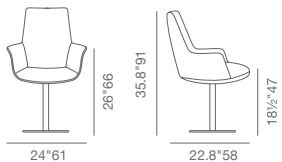

# ARIA

DIMENSIONS

WOOD

WOOD BAR

- Aria has a steel structure with "S" shape springs for extra flexibility and strength. This steel frame is molded by an injecting polyurethane foam. The chair is suitable for both residential and commercial use.
- COM: 1.25 yards

BASE

**STRETCHERS**

H 31" W 17"  
D 21" SEAT H 18.5"

BASE

**ARIA  
COLLECTION**

**METAL  
STOOLS**

BAR : H 41.5" W 16.5"  
D 21" SEAT H 29"  
COUNTER: H 36"  
W 16.5" D 21" SEAT H 24"

BASE

**WOOD  
STOOLS**

BAR : H 41.5" W 16.5"  
D 21" SEAT H 29"  
COUNTER: H 36"  
W 16.5" D 21" SEAT H 24"

BASE

**SEAT COLORS**

LEATHERETTE

PPM

GENUINE LEATHER

WOOL (CAMIRA)

# BOTTEGA HB

DIMENSIONS

ROUND

ANA

- Bottega HB has a steel structure with "S" shape springs for extra flexibility and strength. This steel frame is molded by an injecting polyurethane foam. This contemporary chair is suitable for both residential and commercial use.
- COM: 1.5 yards