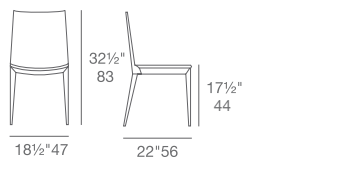

TIFFANY

- Tiffany is a stylish dining chair with a comfortable upholstered seat and backrest with steel tube frame structure wrapped by regenerated (bonded) leather. Each leg is tipped with a plastic glide inserted to the metal tube. the chair has a slightly padded seat upholstered with regenerated leather only. The chair is suitable for both residential and commercial use.
- COM: 1.2 yards