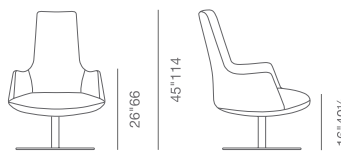

HB SWIVEL

- DERVISH has a steel structure with "S" shape springs for extra flexibility and strength. This steel frame is molded by an injecting polyurethane foam.
- COM: 1.8 yards