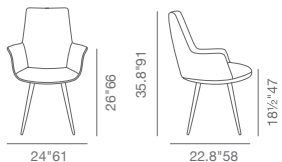

# ARIA

DIMENSIONS

WOOD

WOOD BAR

- Aria has a steel structure with "S" shape springs for extra flexibility and strength. This steel frame is molded by an injecting polyurethane foam. The chair is suitable for both residential and commercial use.
- COM: 1.25 yards

**WOOD  
STOOLS**

BAR : H 41.5" W 16.5"  
D 21" SEAT H 29"  
COUNTER: H 36"  
W 16.5" D 21" SEAT H 24"

BASE

**SEAT COLORS**

LEATHERETTE

PPM

GENUINE LEATHER

WOOL (CAMIRA)

# BOTTEGA HB

DIMENSIONS

ROUND

ANA

- Bottega HB has a steel structure with "S" shape springs for extra flexibility and strength. This steel frame is molded by an injecting polyurethane foam. This contemporary chair is suitable for both residential and commercial use.
- COM: 1.5 yards

**BOTTEGA HB  
COLLECTION**

ANA

H 35.8" W 24"  
D 22.8" ARM H 26"  
SEAT H 18.5"

BASE

PYRAMID  
SWIVEL

H 36" W 24"  
D 22.8" ARM H 26"  
SEAT H 18.5"

BASE

CROSS