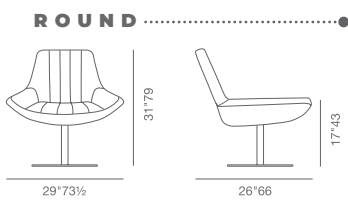

BASE

DIMENSIONS