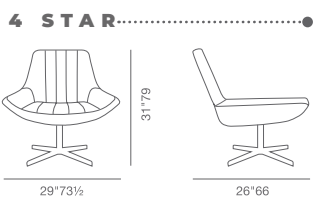

**BASE**

DIMENSIONS

**BELLAGIO**

OCCASIONAL  
& LOUNGE  
CHAIRS

**BELLAGIO 4 STAR**

H 29.5" W 30" D 26" SEAT H 17" ARM H 18"

**SEAT**

- |             |              |              |             |
|-------------|--------------|--------------|-------------|
| LEATHERETTE | PPM          | WOOL(CAMIRA) | FABRIC      |
| ● BLACK     | ● LIGHT GREY | ● CINNAMON   | ● DARK GREY |
|             |              | ● DEEP MOON  | ● RED       |

**BASE**

- |   |
|---|
| ● |
|---|

DIMENSIONS

**CHELSEA**

OCCASIONAL  
& LOUNGE  
CHAIRS

**CHELSEA SLED**

H 30.5" W 28" D 29" SEAT H 16.5"

**SEAT**