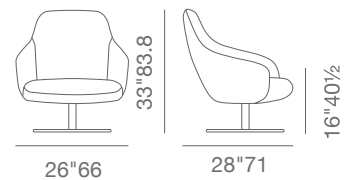

LEATHERETTE

WOOL (CAMIRA)

SEAT

SEAT

GAZEL ARM  
LOUNGE

DIMENSIONS

GAZEL LOUNGE

GAZEL LOUNGE ROUND