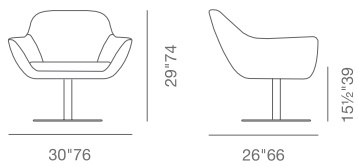

DEEP MAROON

ORANGE

**MADISON**

OCCASIONAL  
& LOUNGE  
CHAIRS

DIMENSIONS

**PLYWOOD**

**ROUND SWIVEL**

- Madison is a modern chair with a comfortable upholstered seat and backrest on plywood base. The seat has a steel structure with "S" shape springs for extra flexibility and strength. This steel frame is molded by injecting polyurethane foam.
- COM: 2 yards