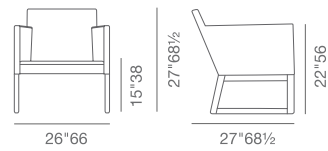

WOOD SLEED

- Harput has a steel structure with "S" shape springs for extra flexibility and strength. This steel frame is molded by an injecting polyurethane foam.
- COM: 1.7 yards