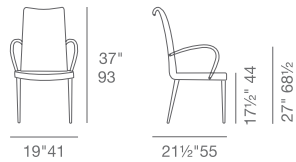

METAL ARM

- Tulip has a steel structure with "S" shape springs for extra flexibility and strength. This steel frame is molded by an injecting polyurethane foam. The chair is suitable for both residential and commercial use.
- COM: 1.5 yards