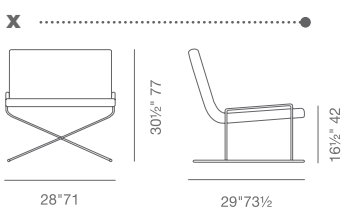

BASE

DIMENSIONS