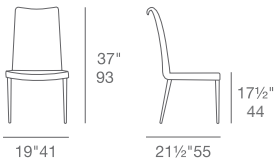

DIMENSIONS

METAL