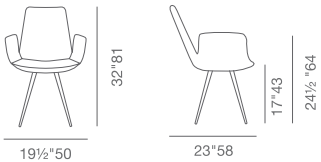

DIMENSIONS

ARM ANA