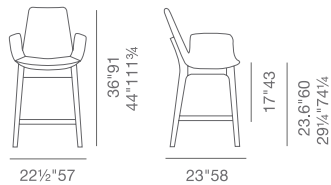

# EIFFEL ARM

DIMENSIONS

ARM ANA

WOOD STOOL

- Eiffel has a steel structure with "S" shape springs for extra flexibility and strength. Tthis steel frame is molded by an injecting polyurethane foam.
- COM: 1.2 yards

.....  
**EIFFEL ARM  
 COLLECTION**  
 .....

**PYRAMID  
 SWIVEL**

H 33" W 22.5"  
 D 23" SEAT H 17.5"  
 ARM H 25.5"

BASE

**ANA**

H 32" W 22.5"  
 D 23" SEAT H 17"  
 ARM H 24.5"

BASE

**CLASSY**