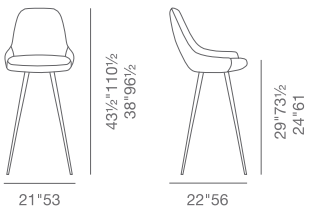

WOOD STOOL

- Gazel has a steel structure with "S" shape springs for extra flexibility and strength. This steel frame is molded by an injecting polyurethane foam.
- COM: 1.3 yards