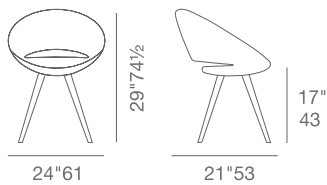

DIMENSIONS

STAR