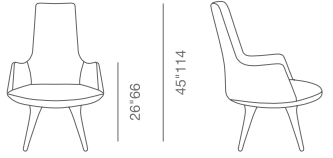

DIMENSIONS

HB WOOD