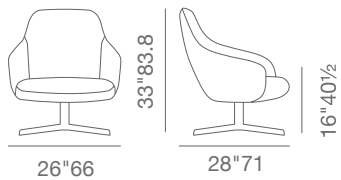

LEATHERETTE

WOOL (CAMIRA)

SEAT

SEAT

GAZEL ARM  
LOUNGE

DIMENSIONS

GAZEL LOUNGE

GAZEL LOUNGE ROUND