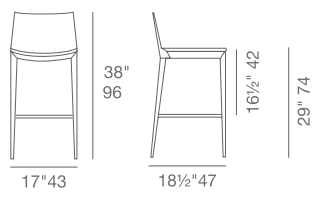

DIMENSIONS

STOOLS